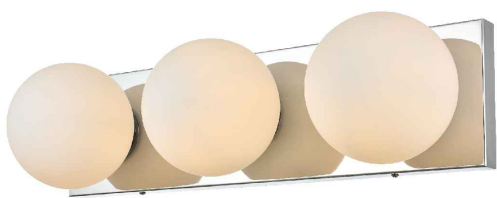

PRODUCT SPECIFICATION SHEET

Milo COLLECTION

Milo 3-Light Black Wall lamp Frosted white

Black
Item No:LD7303W22BLK

Chrome
Item No:LD7303W22CH

Brass
Item No:LD7303W22BRA

Available Finishes

Dimensions

Canopy Size(in)	L22.4"*W5.9"*H1"
Width	22.4"
Extension	6.9"
Height	5.9"
Maximum Height	N/A

Specifications

Finish	3 Finishes
Material	Metal+Glass
Crystal Color	Frosted white
Type	Wall lamp
Hanging Device	N/A
Voltage	110-125V
Dimmable	Yes
Warranty	1Year Limited
Shipment Type	Small Parcel